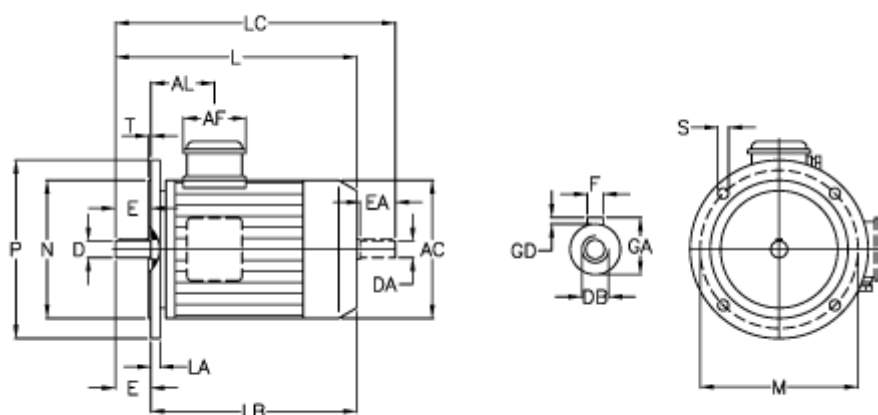

Article number: 252300075414

Description: ICME IE3 Tree-phase motor TPE80B4-4 0.75KW
1400 rpm 230-400V 50HZ IP55 B5

Measures

A/F = 84	F = 6	N = 130
AC = 156	GA = 21.5	P = 200
AL = 85	GD = 6	S = 11.5
D = 19	L = 275	T = 3.5
DA = 19	LA = 12	
DB = M6	LB = 235	
E = 40	LC = 315	
EA = 40	M = 165	